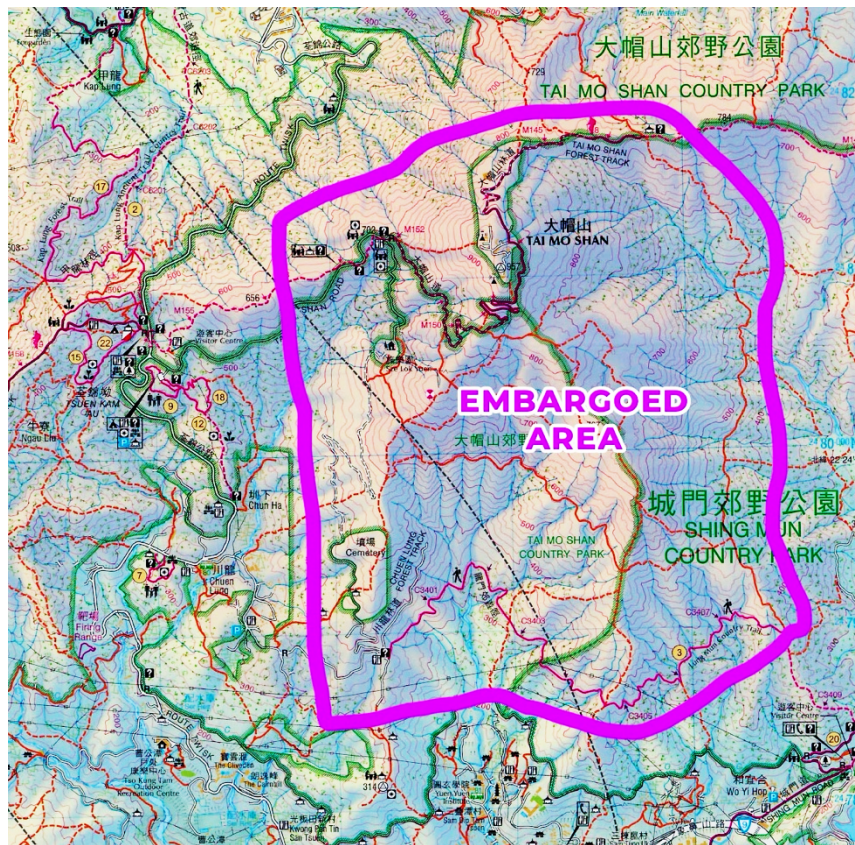

# TERRAX 野外定向系列賽 2024

## Orienteering Series 2024

TerraX 野外定向系列賽 2024 - 錦標賽 暨 香港定向排名聯賽 - 中/長距離

TerraX Orienteering Series 2024 – Championship Edition cum  
Hong Kong Orienteering Ranking League - Middle/Long

### 封場範圍 - 大帽山

### Embargoed Area – Tai Mo Shan

根據《香港定向總會定向比賽則例（2023年1月修訂）》第9.3及9.4條，上圖紫色部份由2023年11月30日起已被封場。未經賽會同意，不可進入已封場的賽區進行任何定向或測繪活動。在賽事前一天至賽事結束為止，除定向比賽外，賽員禁止在賽區進行任何活動。

According to the OAHK Orienteering Competition By-Law (Version January 2023) rule 9.3 and 9.4, the purple area in the above map has been embargoed from 30<sup>th</sup> November 2023. Embargoed competition area shall not be access for any orienteering activity or surveying activity without prior approval from the event organizer. From one day before the competition until the end of the competition, apart from the orienteering competition, competitors shall not enter the competition area to conduct any activity.